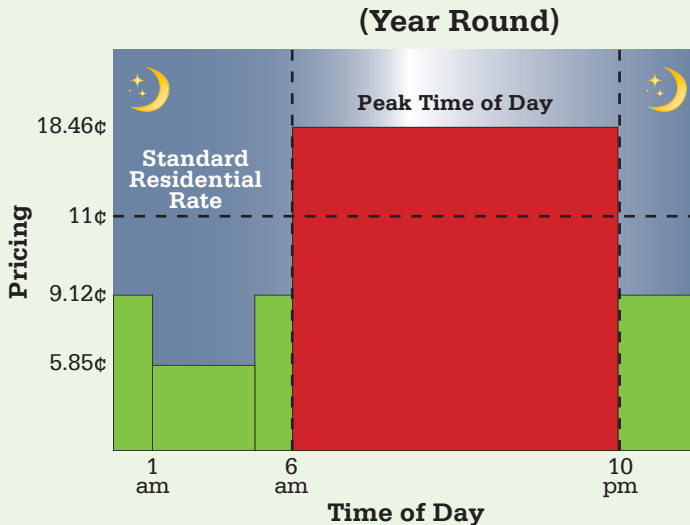

**Dominion
Energy**[®]

EV ONLY PRICING
PLAN

Pricing includes all applicable distribution, transmission, generation, and rider charges as of July 1, 2017. Basic customer charges, taxes, and surcharges are not included.