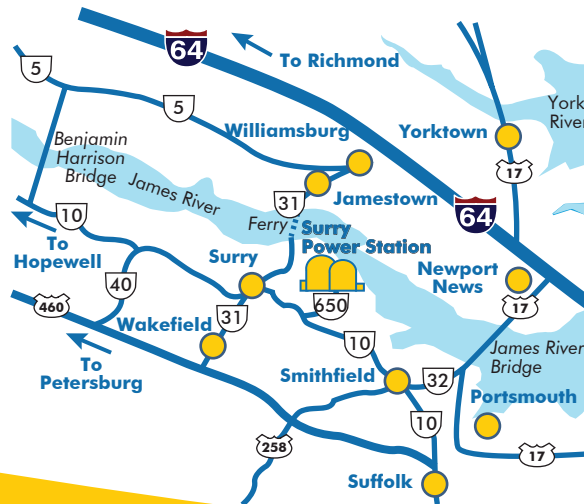

Surry Nuclear Information Center
5570 Hog Island Road
Surry, Virginia 23883
(757) 357-5410

www.dominionenergy.com

Visiting Hours: Monday through Friday
9 a.m. to 4 p.m.
Closed Holidays
FREE Admission

Groups are welcome and should make reservations to ensure program availability. Pack a lunch and relax at the outdoor wooded picnic area. Walk-in visitors are also welcome to explore the learning center at their own pace.