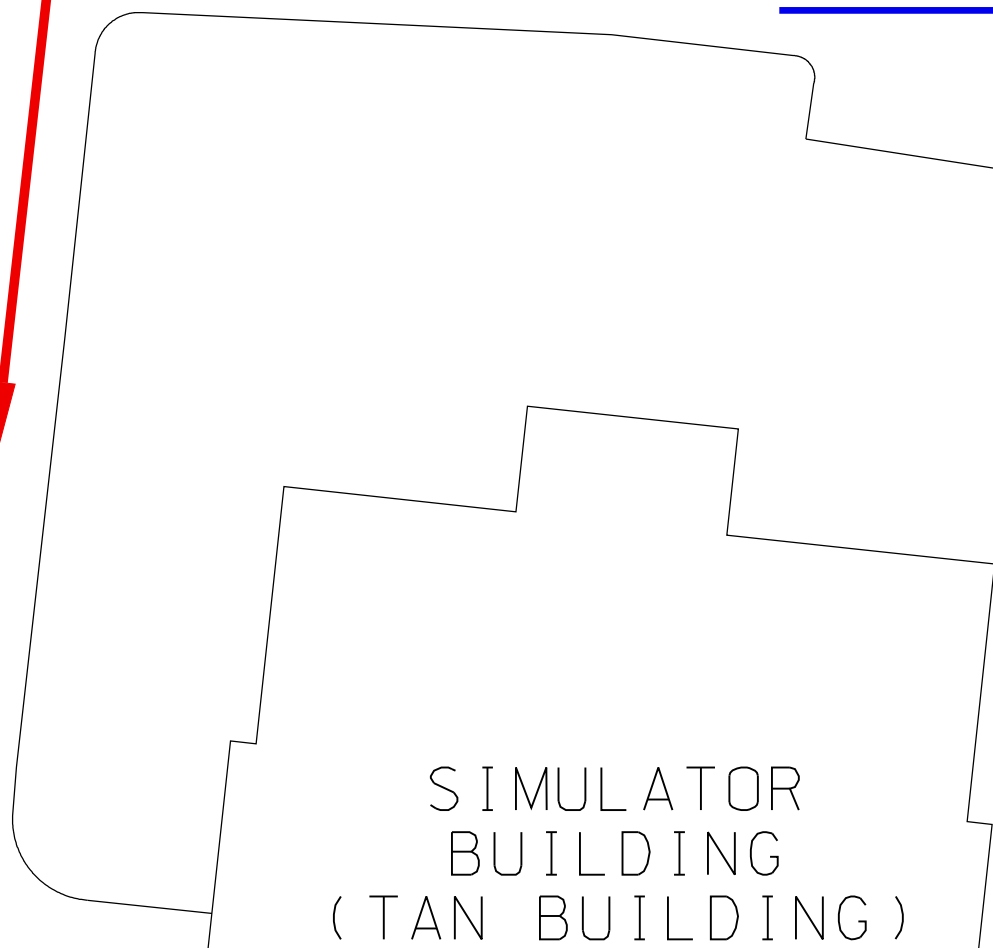

MILLSTONE POWER STATION DIRECTIONS FOR PUBLIC VISITORS

PERSONNEL ARRIVING FOR
EVENTS AT TRAINING BUILDING.
TURN RIGHT AND PROCEED
STRAIGHT BACK.

BLDG 509
EOC

SEARCH
LANES

LIMITED
PARKING

FABRIC HUT
CANOPY

SIMULATOR
BUILDING
(TAN BUILDING)