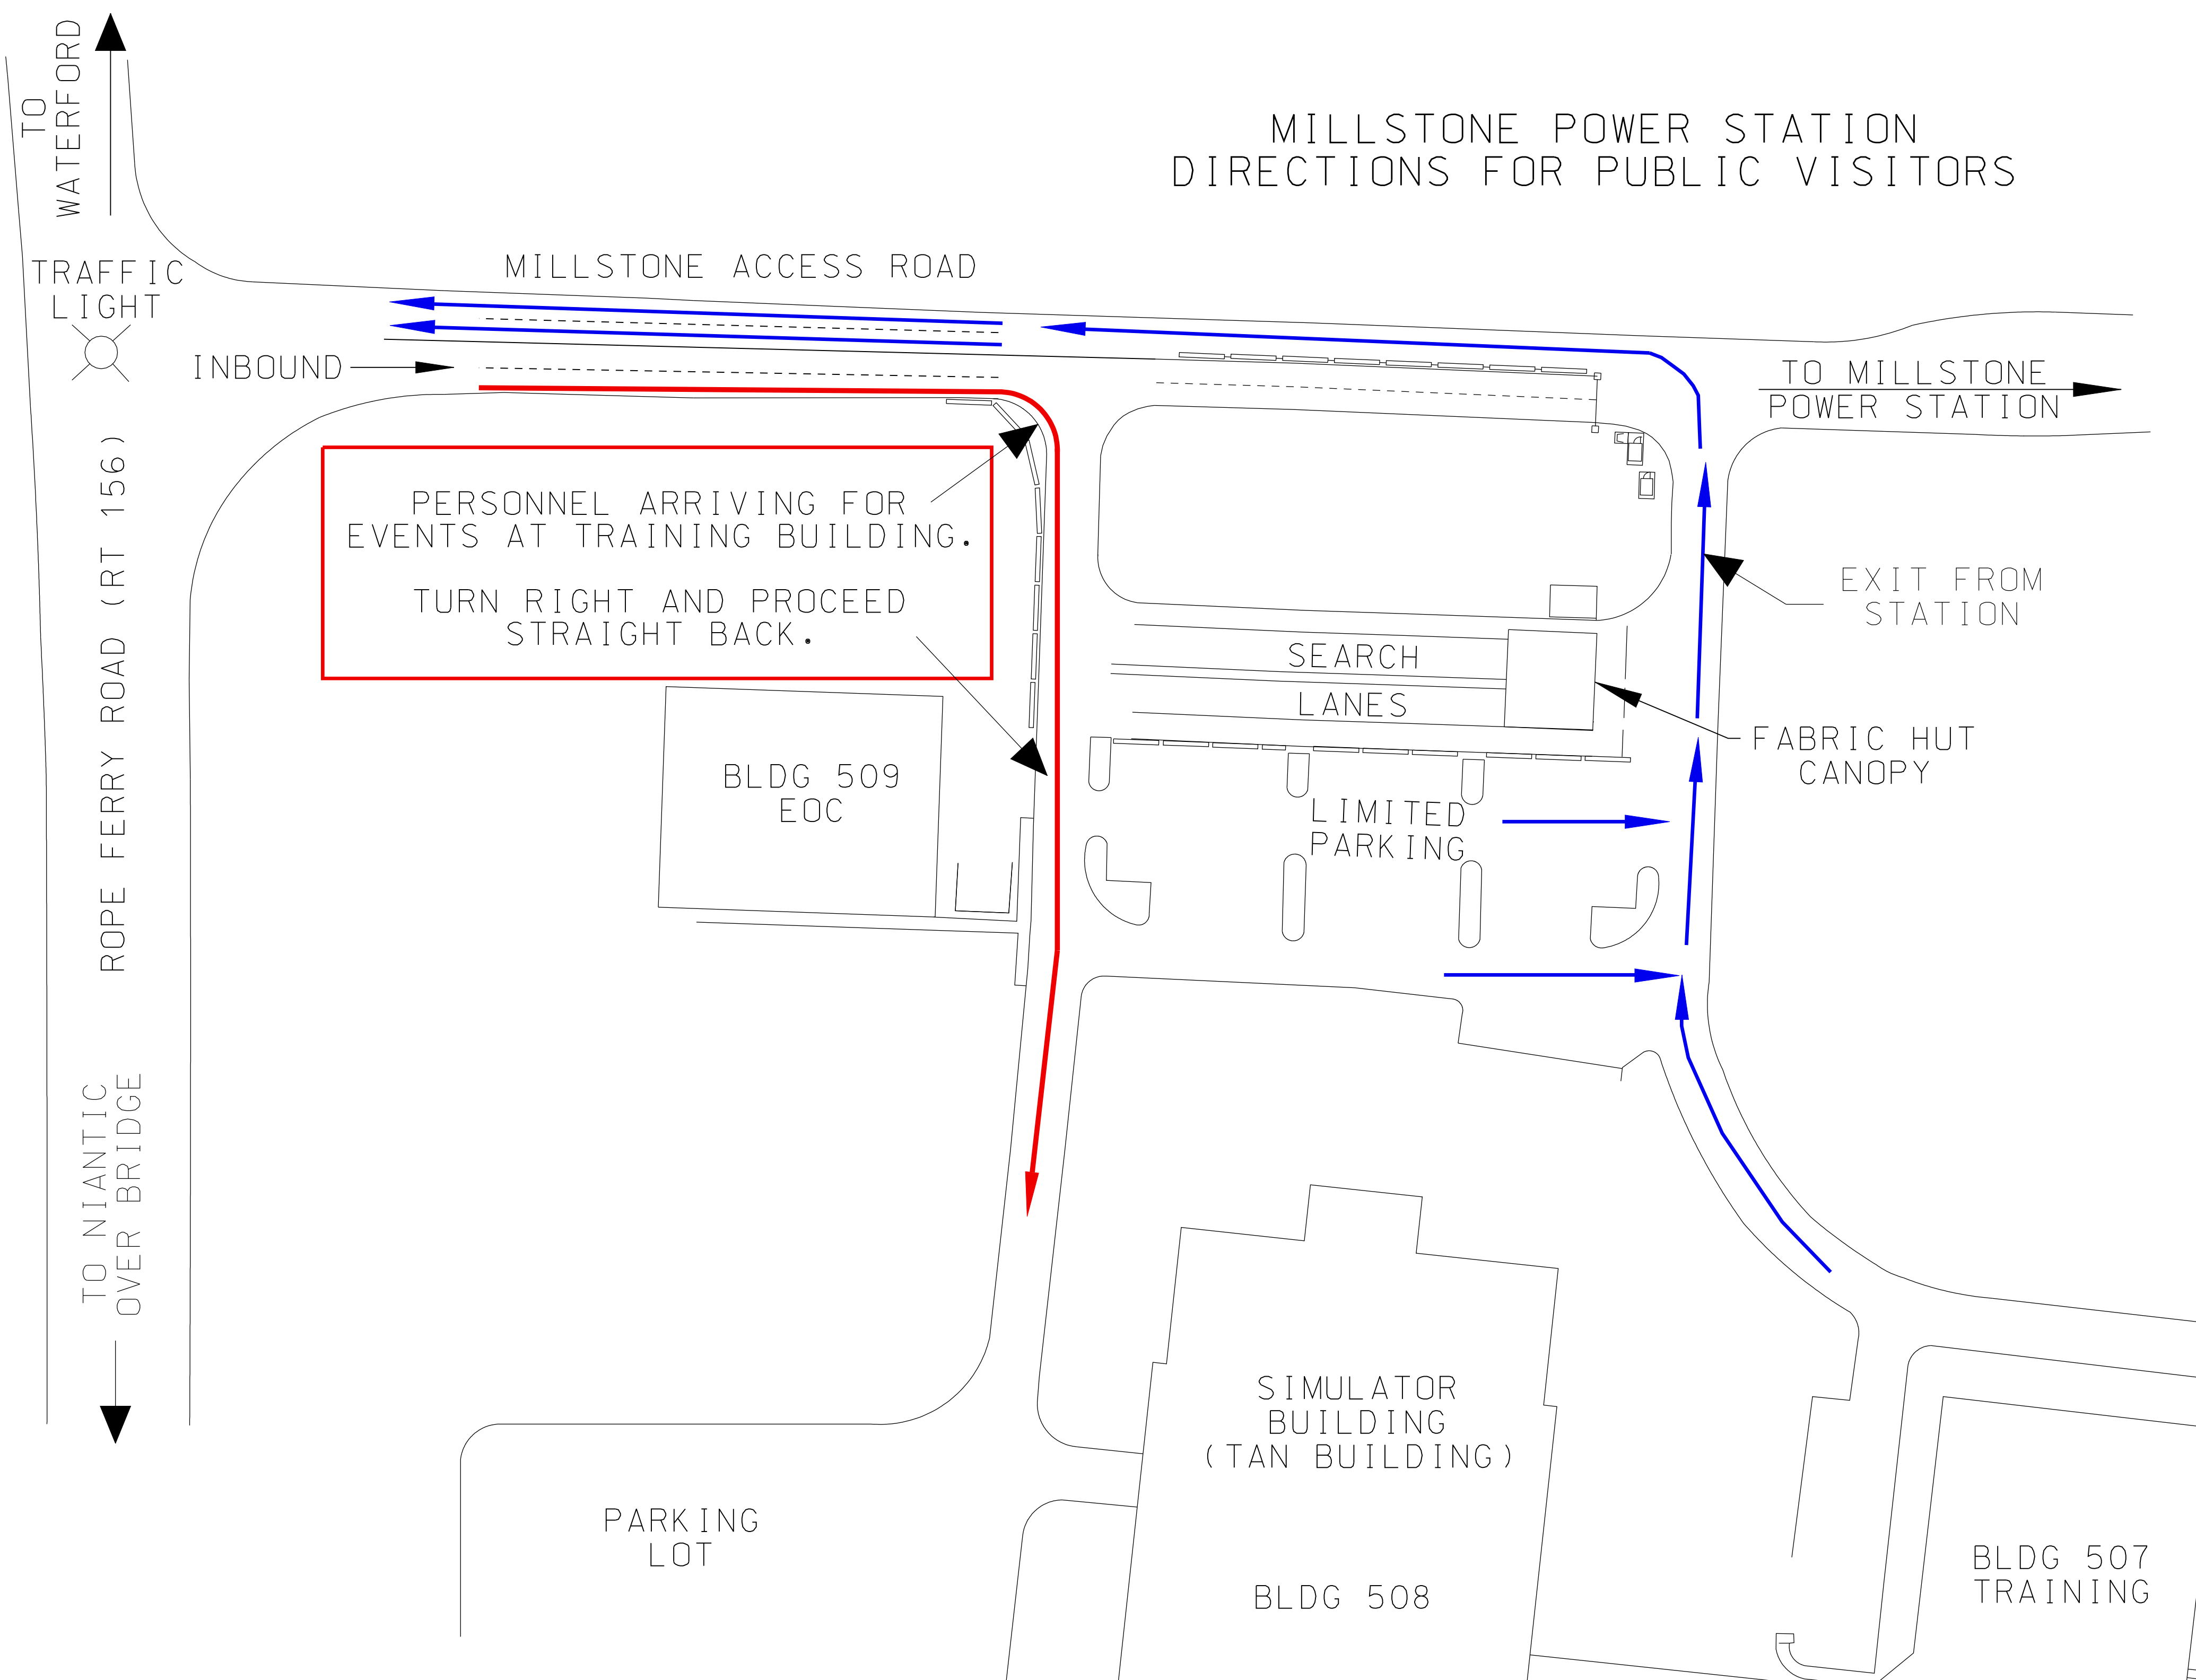

MILLSTONE POWER STATION DIRECTIONS FOR PUBLIC VISITORS

PERSONNEL ARRIVING FOR
EVENTS AT TRAINING BUILDING.
TURN RIGHT AND PROCEED
STRAIGHT BACK.

BLDG 509
EOC

SEARCH
LANES

LIMITED
PARKING

FABRIC HUT
CANOPY

SIMULATOR
BUILDING
(TAN BUILDING)

BLDG 508

PARKING
LOT

BLDG 507
TRAINING