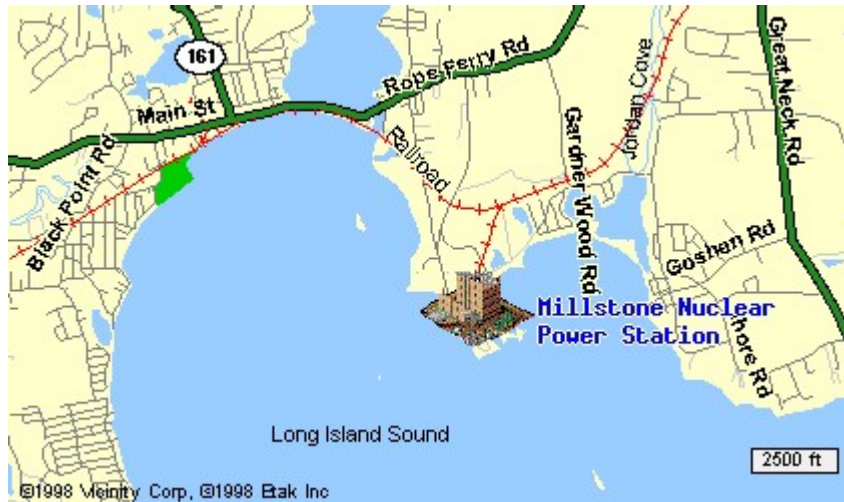

Directions to Dominion Energy's Millstone Power Station in Waterford, CT

Millstone Nuclear Power Station

Millstone Station

Street Address:

Rope Ferry Road (Route 156)
Waterford, CT 06385

For all sets of directions (from Millstone Access Road to Simulator Foyer conference room):

TRAVELING EAST: (From New Haven direction)

1. Travel Route I-95 North to Exit #74, Route 161.
2. Turn right off exit.
3. Proceed on Route 161 to end.
4. At end turn left onto Route 156.
5. Proceed over Niantic River Bridge.
6. At second light turn right onto Millstone Access Road.

TRAVELING WEST: (From New London direction)

1. Travel Route I-95 South to Exit #74, Route 161.
2. Turn right off exit.
3. Proceed on Route 161 to end.
4. At end turn left onto Route 156.
5. Proceed over Niantic River Bridge.
6. At second light turn right onto Millstone Access Road.

TRAVELING SOUTHWEST: (From Norwich direction)

1. Travel Route I-395 South to I-95 South.
2. Proceed on Route I-95 to Exit #74, Route 161.
3. Turn right off exit.
4. Proceed on Route 161 to end.
5. At end turn left onto Route 156.
6. Proceed over Niantic River Bridge.
7. At second light turn right onto Millstone Access Road.