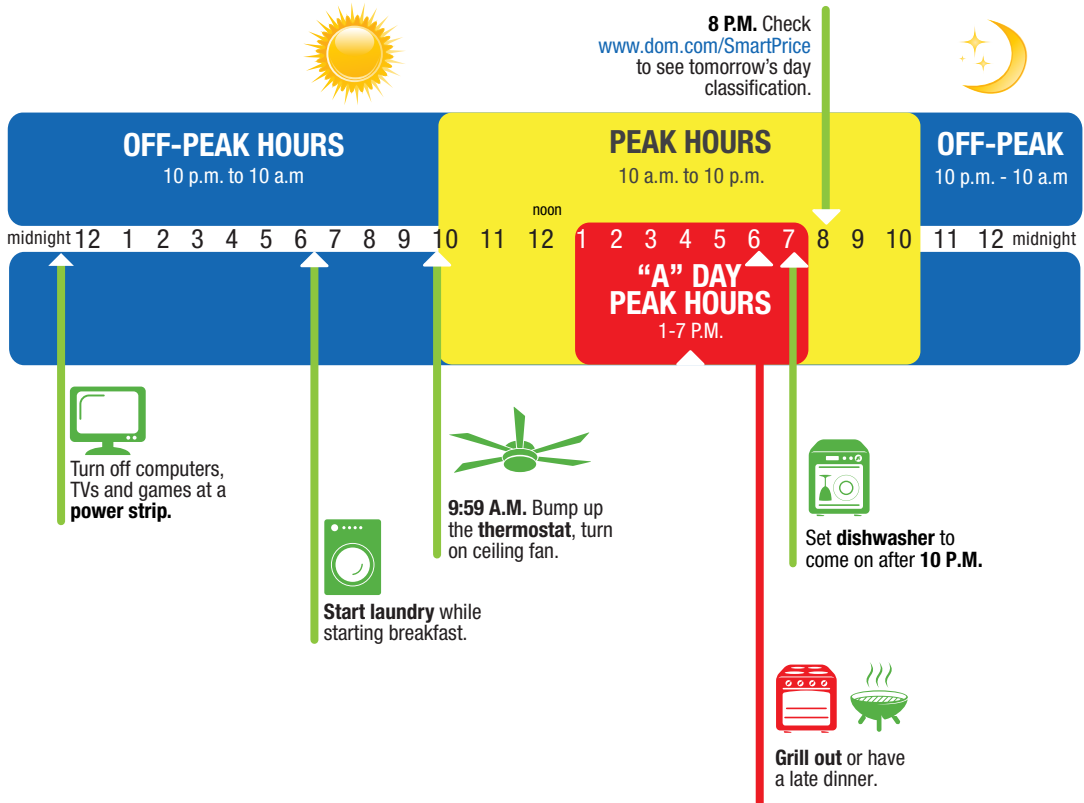

\$SMART PRICING PLAN

Summer Usage
(April 16 to October 15)

Go off peak to manage your energy bills this summer.

\$SMART PRICING PLAN

Winter Usage
(October 16 to April 15)

Go off-peak to manage your energy bills during the winter.