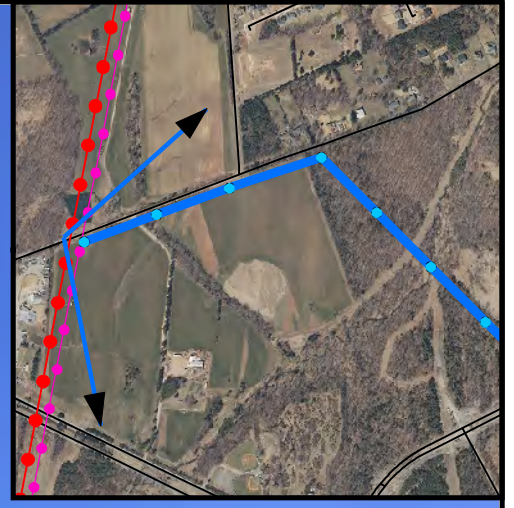

Before

After

Path: R:\Dominion\79845_Broad_Run\GIS\DataFiles\ArcDocs\Photo_Simulations\Racefield_Lane_Simulation_C_Size.mxd Date: 4/24/2015
COPYRIGHT © 2015 BURNS & McDONNELL ENGINEERING COMPANY, INC. dwerth

Racefield Lane
Photo Simulation Blue Route
Poland Road 230-kV
Transmission Line Project

DRAFT - Subject to Change