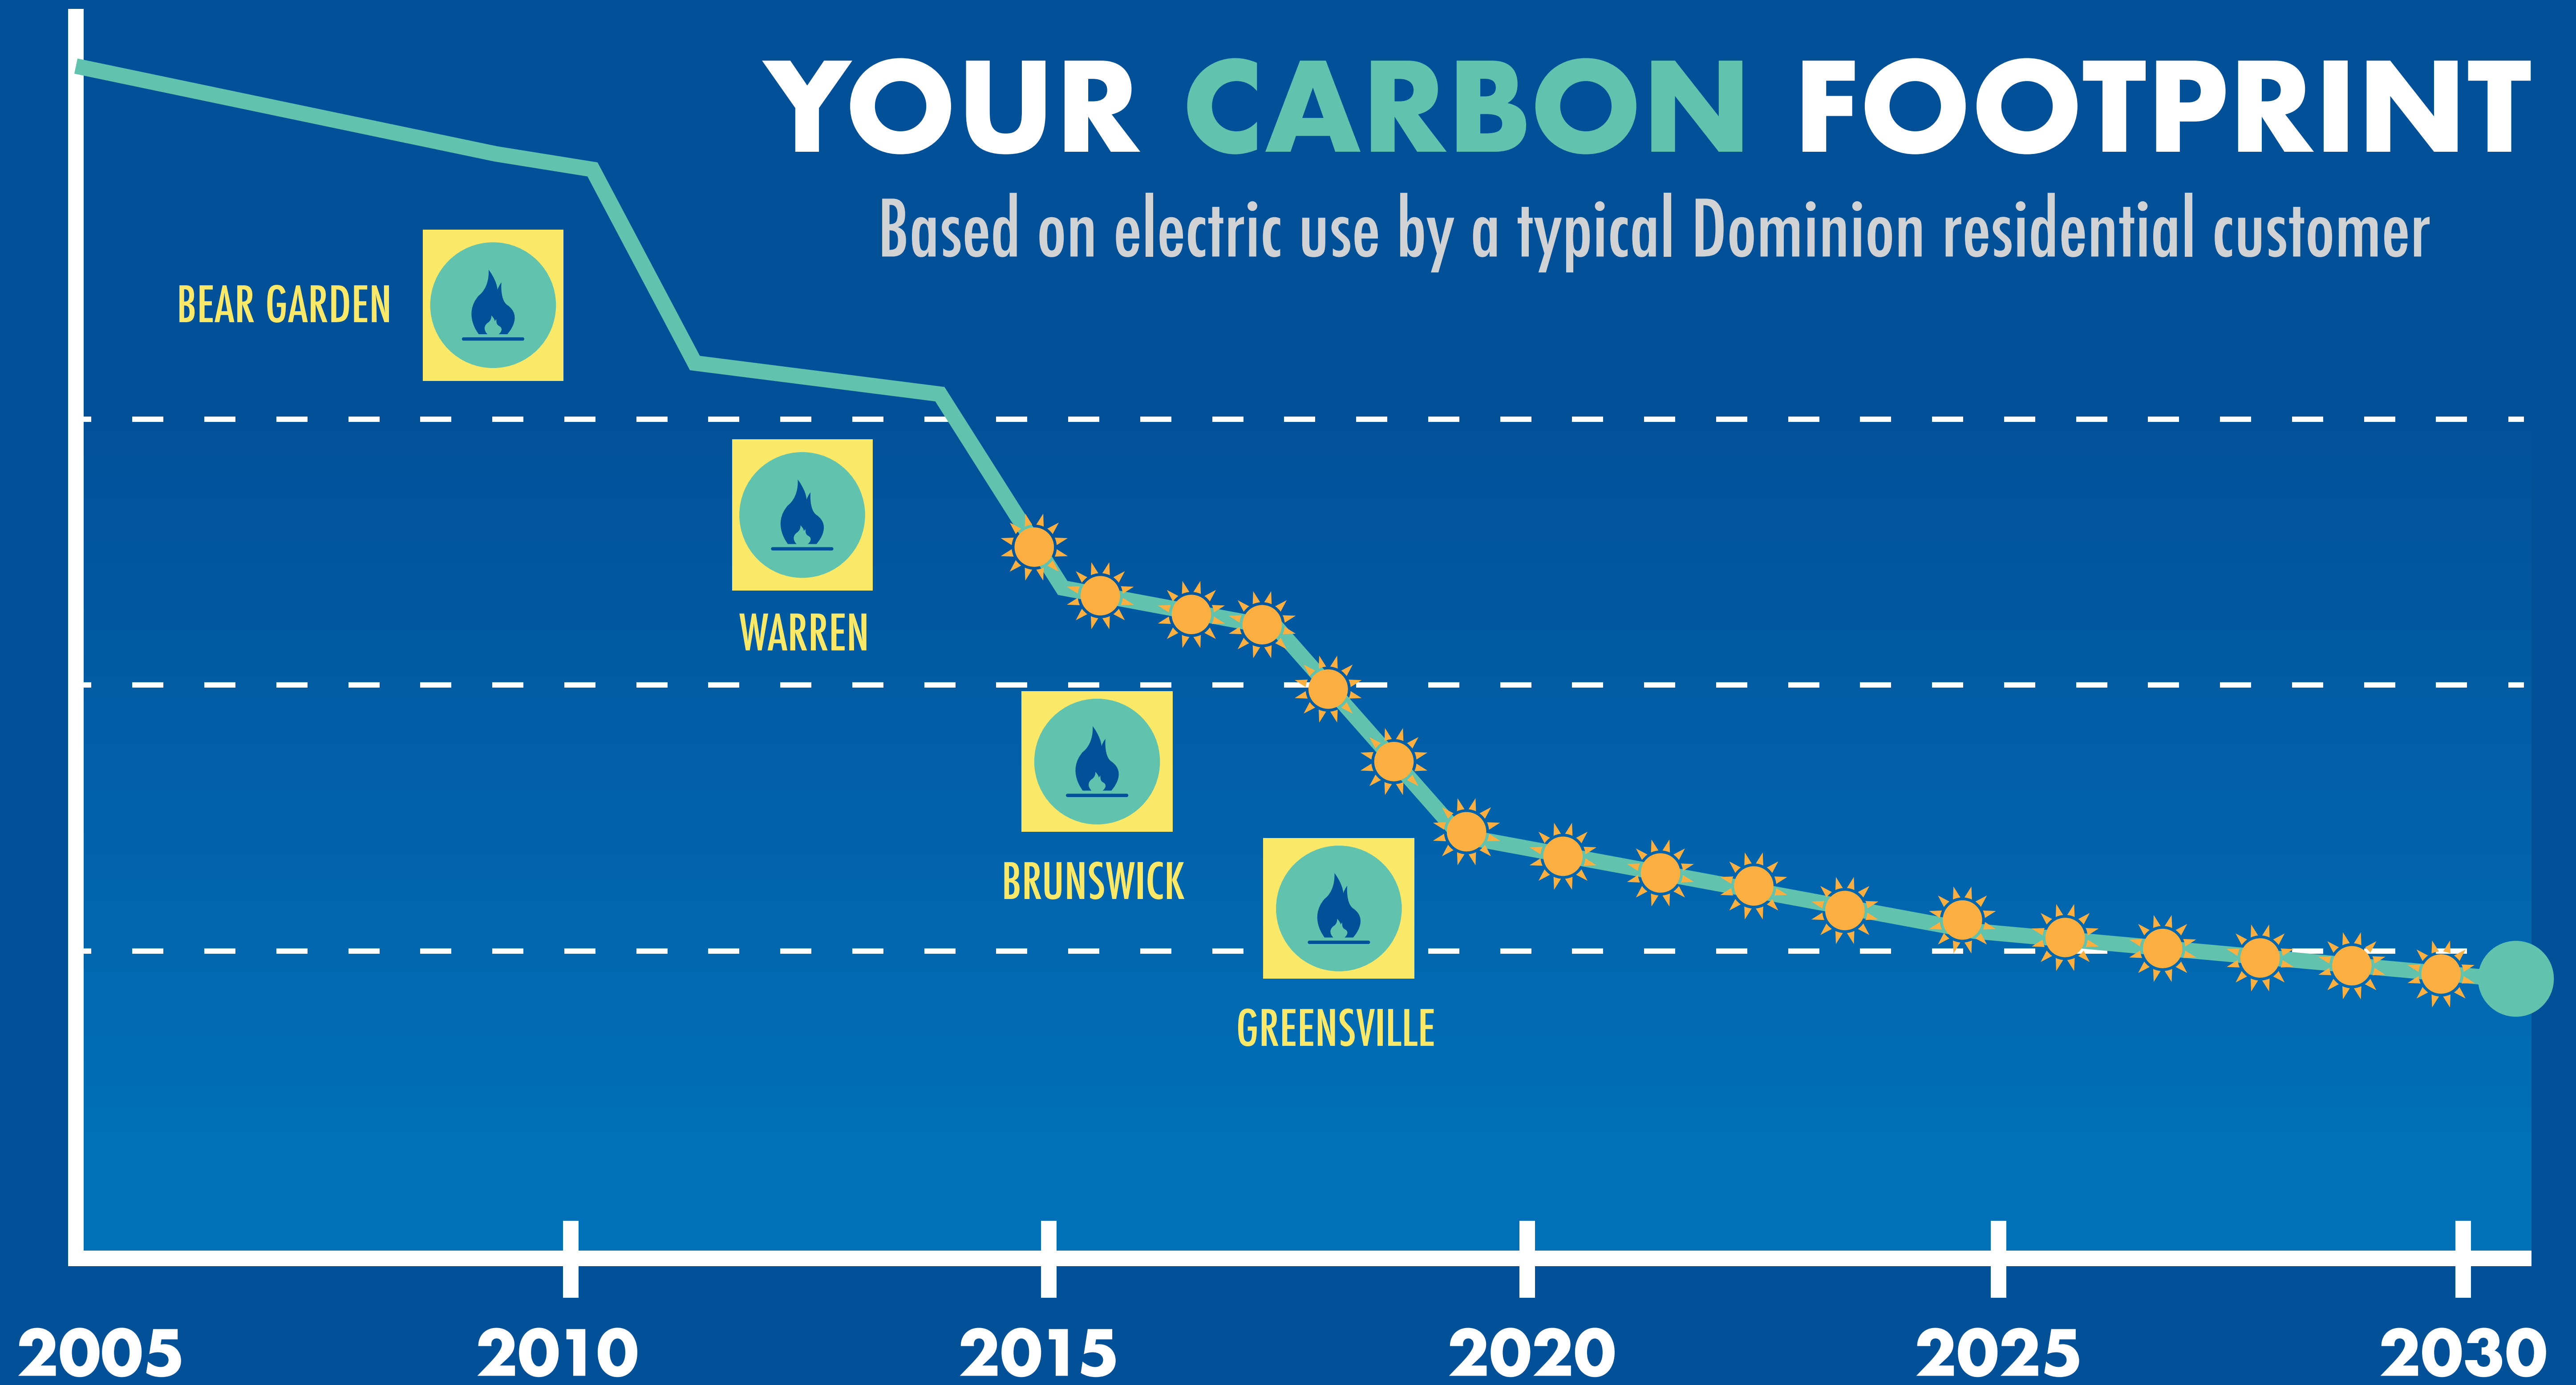

YOUR CARBON FOOTPRINT

Based on electric use by a typical Dominion residential customer

CARBON

NEW
NATURAL GAS
POWER STATION ONLINE

NEW
SOLAR
ONLINE (2014-2032)