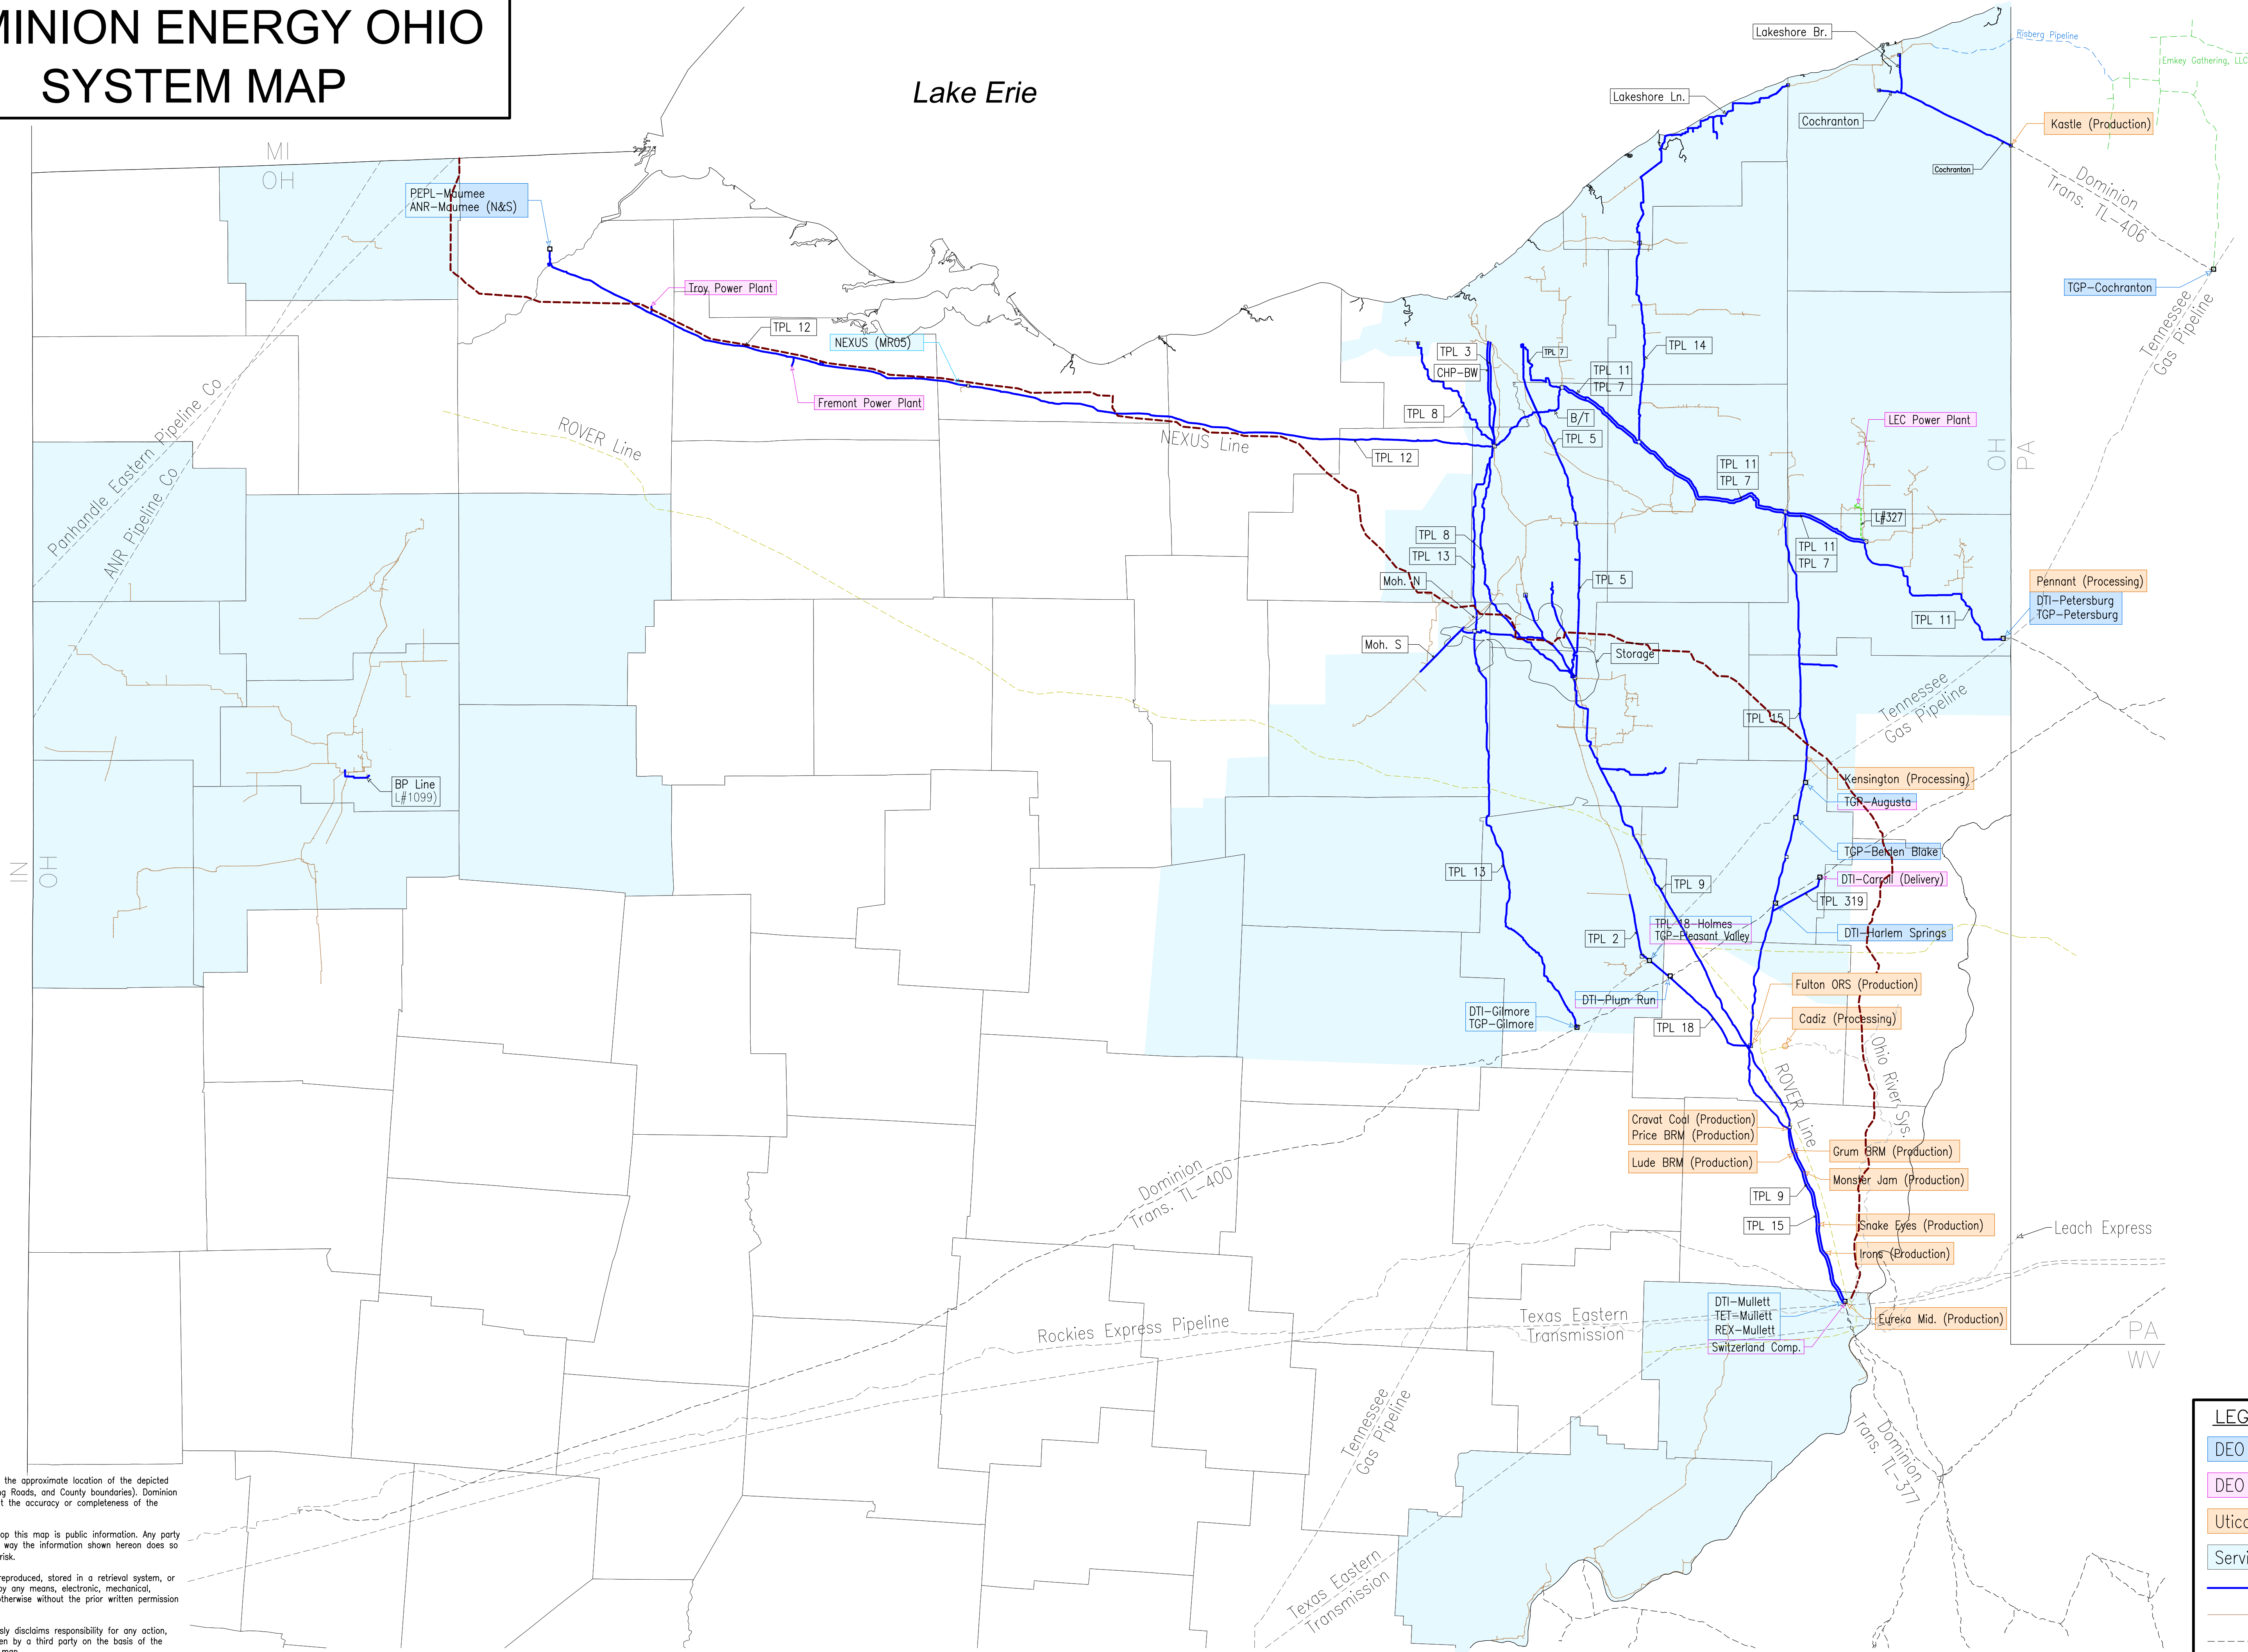

DOMINION ENERGY OHIO SYSTEM MAP

NORTH

LEGEND

- DEO Supply Point
- DEO Delivery Point
- Utica Production
- Service Territory
- DEO Pipeline - Transmission
- DEO Pipeline - High Pressure
- Non-DEO Transmission Pipeline