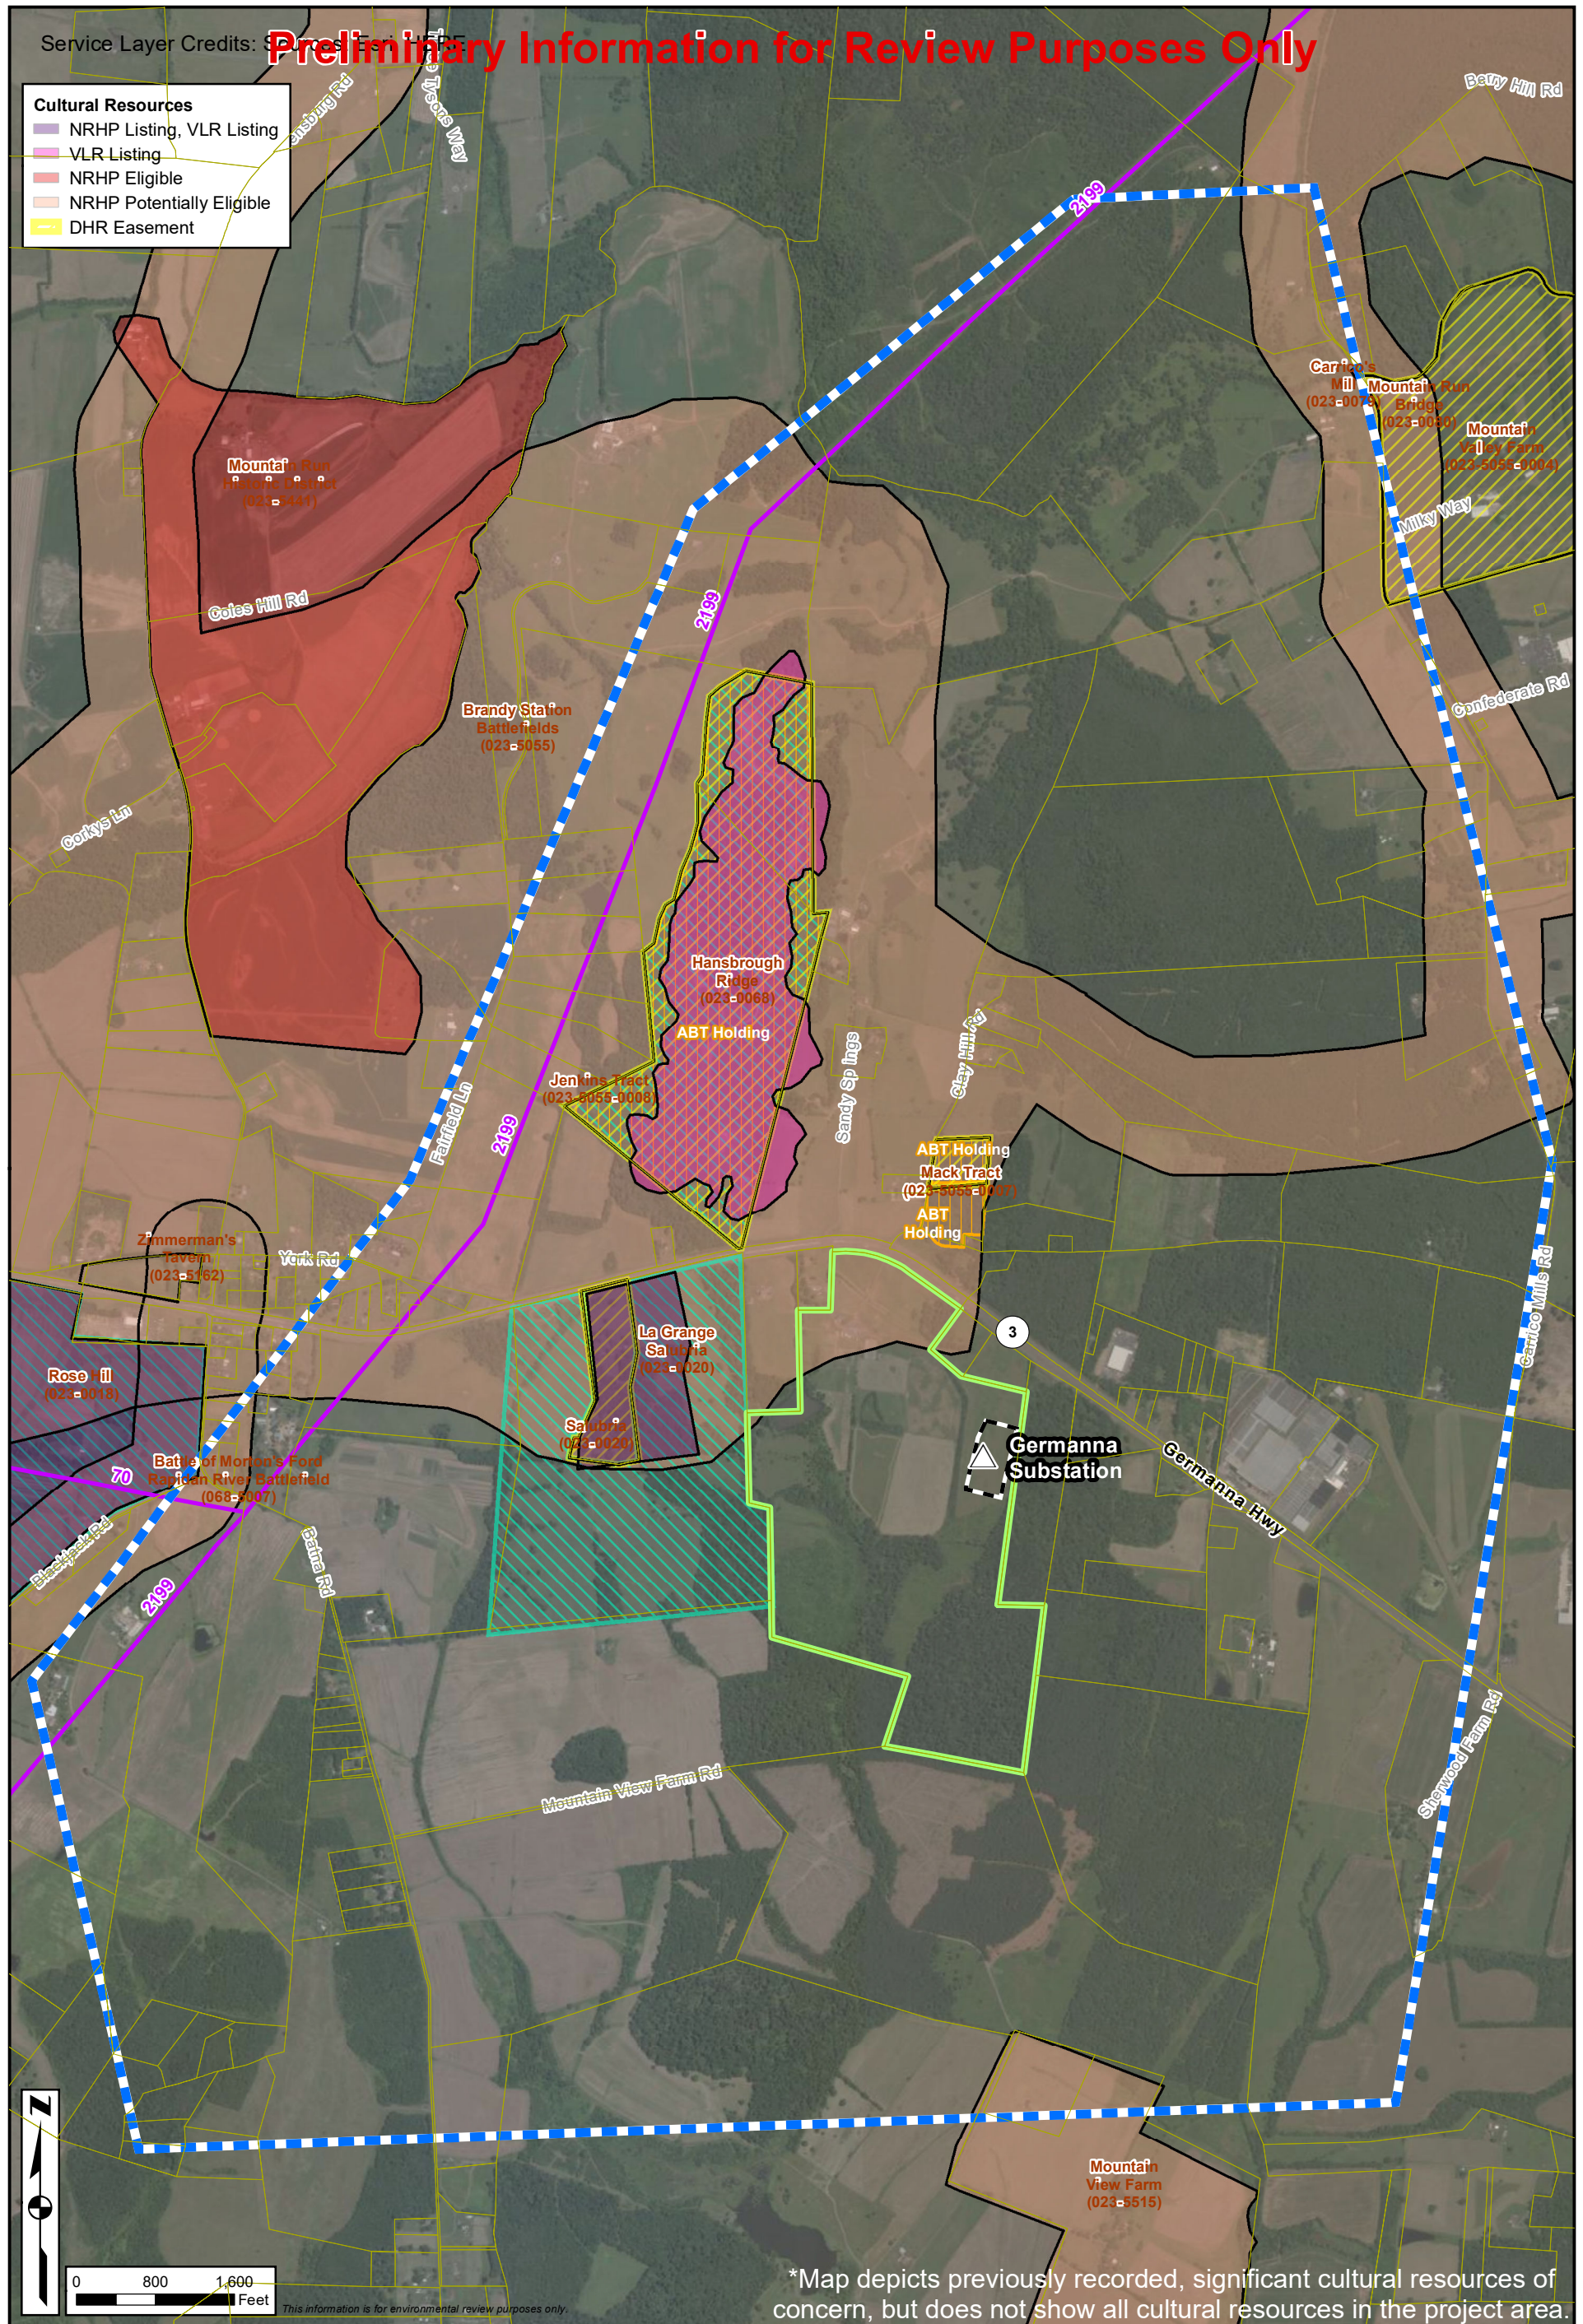

Service Layer Credits: Source: Esri, DeLorme, Garmin, etc.

**Preliminary Information for Review Purposes Only**

- Cultural Resources**
- NRHP Listing, VLR Listing
  - VLR Listing
  - NRHP Eligible
  - NRHP Potentially Eligible
  - DHR Easement

\*Map depicts previously recorded, significant cultural resources of concern, but does not show all cultural resources in the project area.

- △ Proposed Substation
- Proposed Germanna Substation Boundary
- Study Area
- Existing Dominion Transmission Line
- Parcel Boundary
- Data Center Parcel
- VOF Easement
- American Battlefield Trust

**Figure 1**  
**Overview Map**  
**Germanna Substation and**  
**Line 2199 Extension Project**  
 Culpeper County, Virginia