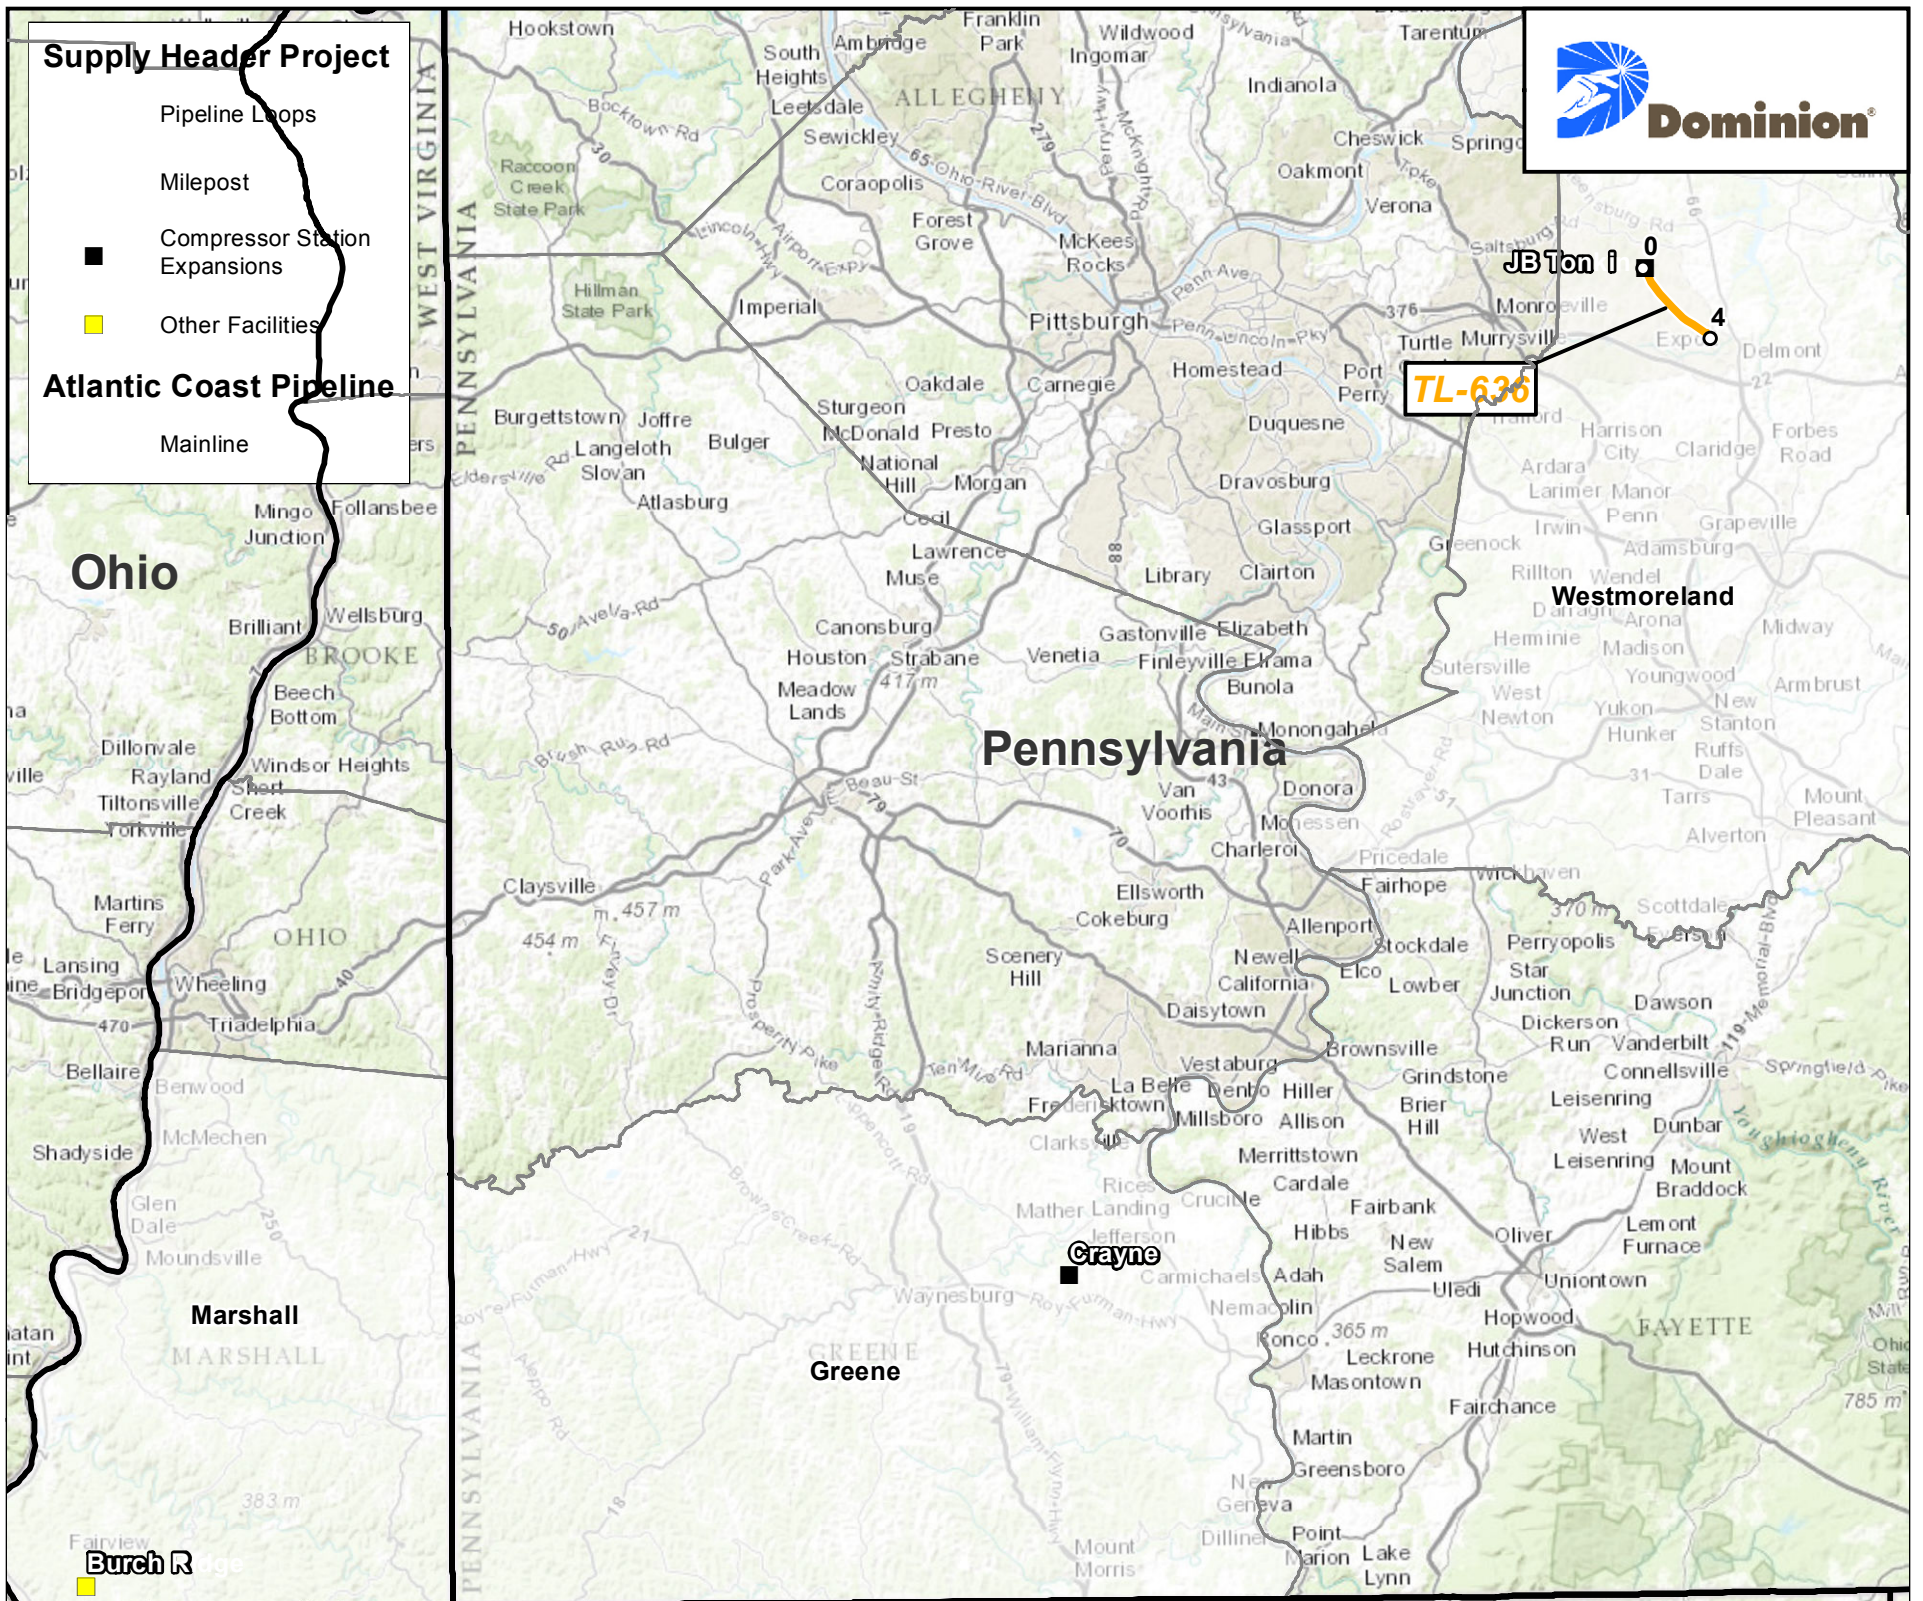

Supply Header Project

- Pipeline Loops
- Milepost
- Compressor Station Expansions
- Other Facilities

Atlantic Coast Pipeline

- Mainline

**Supply Header Project
General Location Map**